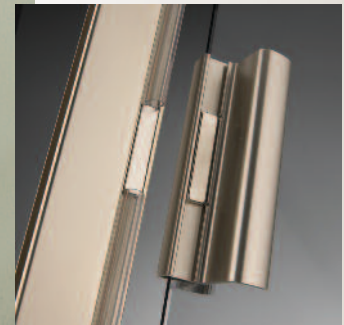

Premier reversible header with jamb

Stay clean guide system

Clear towel bar brackets and clear pull knob

PREMIER SERIES 8700 BRUSHED NICKEL

# Premier

SERIES

Splendor's Premier hinge door incorporates a unique concealed hinge with an integral magnetic closing strip ensuring a clean, modern look in a watertight enclosure.

Low profile shower door handle

Frameless clamp-on towel bar system

Frameless header bar system

# Crystal SERIES

The semi-frameless hinged door with its exposed polished edge, its handle with the high-energy magnet latch, and its concealed hinge design elevates Splendor's Crystal series to the next level.