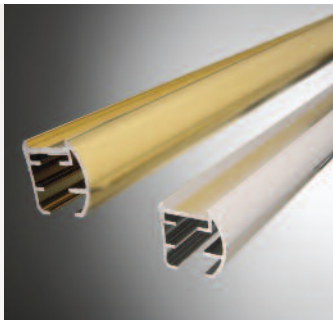

Euro style stall header