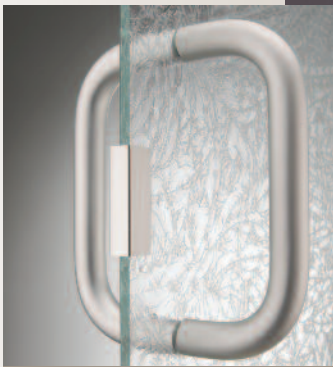

Premier reversible header with jamb

Stay clean guide system

Clear towel bar brackets and clear pull knob

PREMIER SERIES 8700 BRUSHED NICKEL

Tubular towel bar fastened through holes in glass

Contemporary design for header

Stay clean sill with center guide

EURO STYLE SERIES 6900 DARK BRONZE, FLUTED GLASS

# Euro SERIES

The features of the 6" back to back D pull, full 1/4" glass with polished edges, the high energy magnetic closing system, the unique bulb weather-strip and the many aluminum and glass options make this unit the pinnacle of the semi-frameless hinged shower door.

Euro pull handle system with magnet

Euro hinge system with 1/4" glass

EURO STYLE SERIES 2100 PLATINUM, GLUE CHIP GLASS