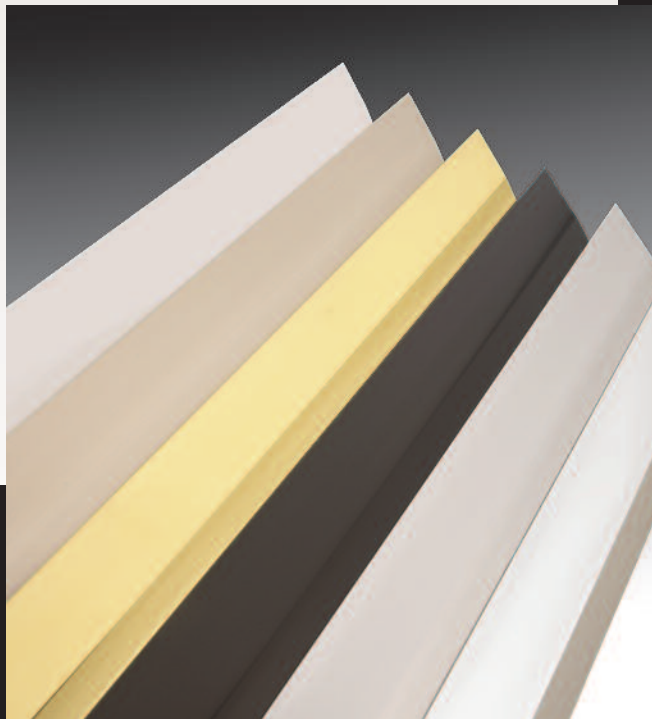

Frame

CHOICES

Splendor offers you more metal and framing options than any other manufacturer.

- White
- Brushed Nickel
- Gold
- Dark Bronze
- Platinum
- Silver