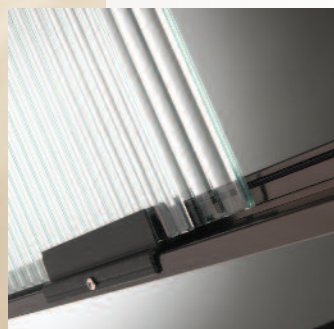

Stay clean sill with center guide

EURO STYLE SERIES 6900 DARK BRONZE, FLUTED GLASS