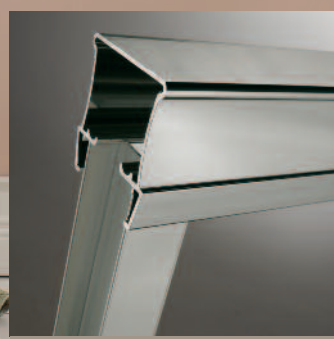

Wall jamb with deluxe header